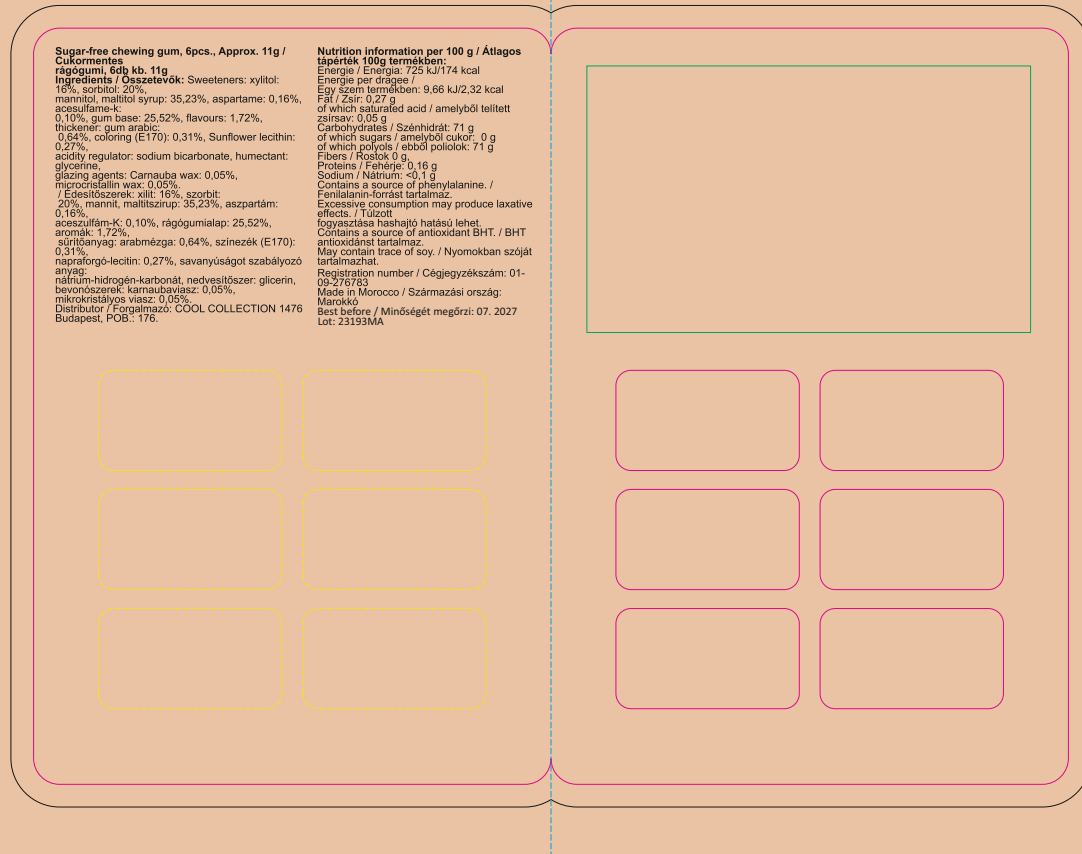

# BACK

# FRONT

- Margin
- Edge of product
- Bleed limit 3-3 mm (background must fill it)
- - - - Perforated
- - - - Fold line

resolution: min. 300 DPI  
colours: CMYK  
formats: TIFF, PDF, EPS, AI, CDR

The green line indicates the area all non-background object-texts, logos, etc.  
The pink outline the maximum size of graphic visible on the product.  
The black line indicates the size of the required graphics including bleed.  
The yellow line indicates the perforated part of the box.  
The blue line indicates the folding.